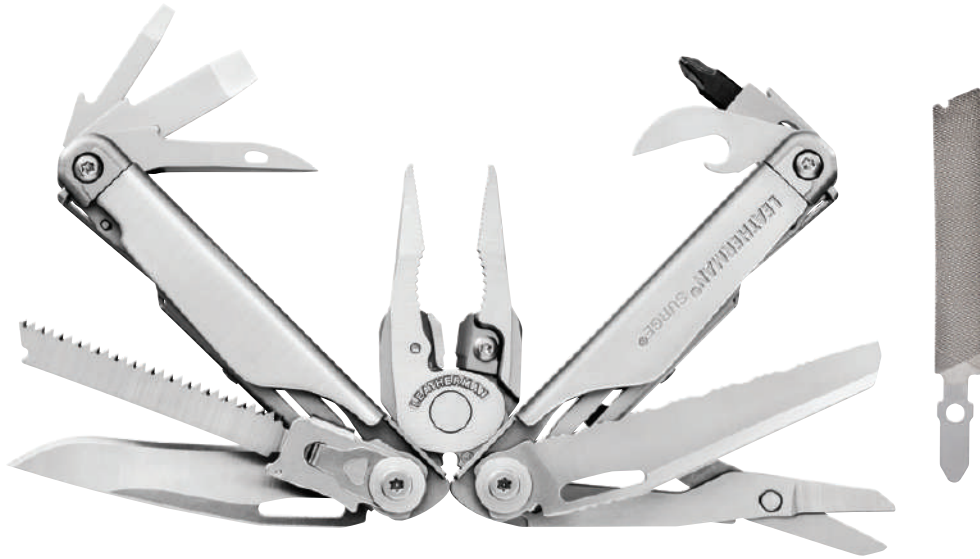

TOOLS

420HC Blade
Bottle Opener

SPECS

Weight: 1.3 oz (36.9 g)
Closed Length: 3.5 in (8.8 cm)
Blade Length: 2.6 in (6.6 cm)

SKELETOOL® KBX

The Skeletool KBx comes with a versatile combo knife blade that's great for heavy-duty work or quick, every-day uses. Available in four different colors.

TOOLS

420HC Combo Blade
Bottle Opener

SPECS

Weight: 1.3 oz (36.9 g)
Closed Length: 3.5 in (8.8 cm)
Blade Length: 2.6 in (6.6 cm)

COLORS

HOME

Cross off your "to-do" list with these multi-tools that help in the garden, under the sink, or around the house.

SURGE®

🔧 21

Check out the powerful Surge, now in black. From extra-large scissors, full-size knife blades, and replaceable premium wire cutters, the Surge is ready for any task, big or small.

TOOLS

Needlenose Pliers
 Regular Pliers
 Premium Replaceable Wire Cutters
 Premium Replaceable Hard-wire Cutters
 Stranded-wire Cutters
 Electrical Crimper
 Wire Stripper
 420HC Knife
 420HC Serrated Knife
 Saw
 Spring-action Scissors
 Awl w/ Thread Loop
 Ruler (8 in | 19 cm)
 Can Opener
 Bottle Opener
 Wood/Metal File

Diamond-coated File
 Blade Exchanger®
 Large Bit Driver
 Large Screwdriver
 Small Screwdriver

BITS

Phillips #1-2 & 3/16" Screwdriver

SPECS

Weight: 12.5 oz (335 g)
 Closed Length: 4.5 in (11.5 cm)
 Blade Length: 3.1 in (7.9 cm)