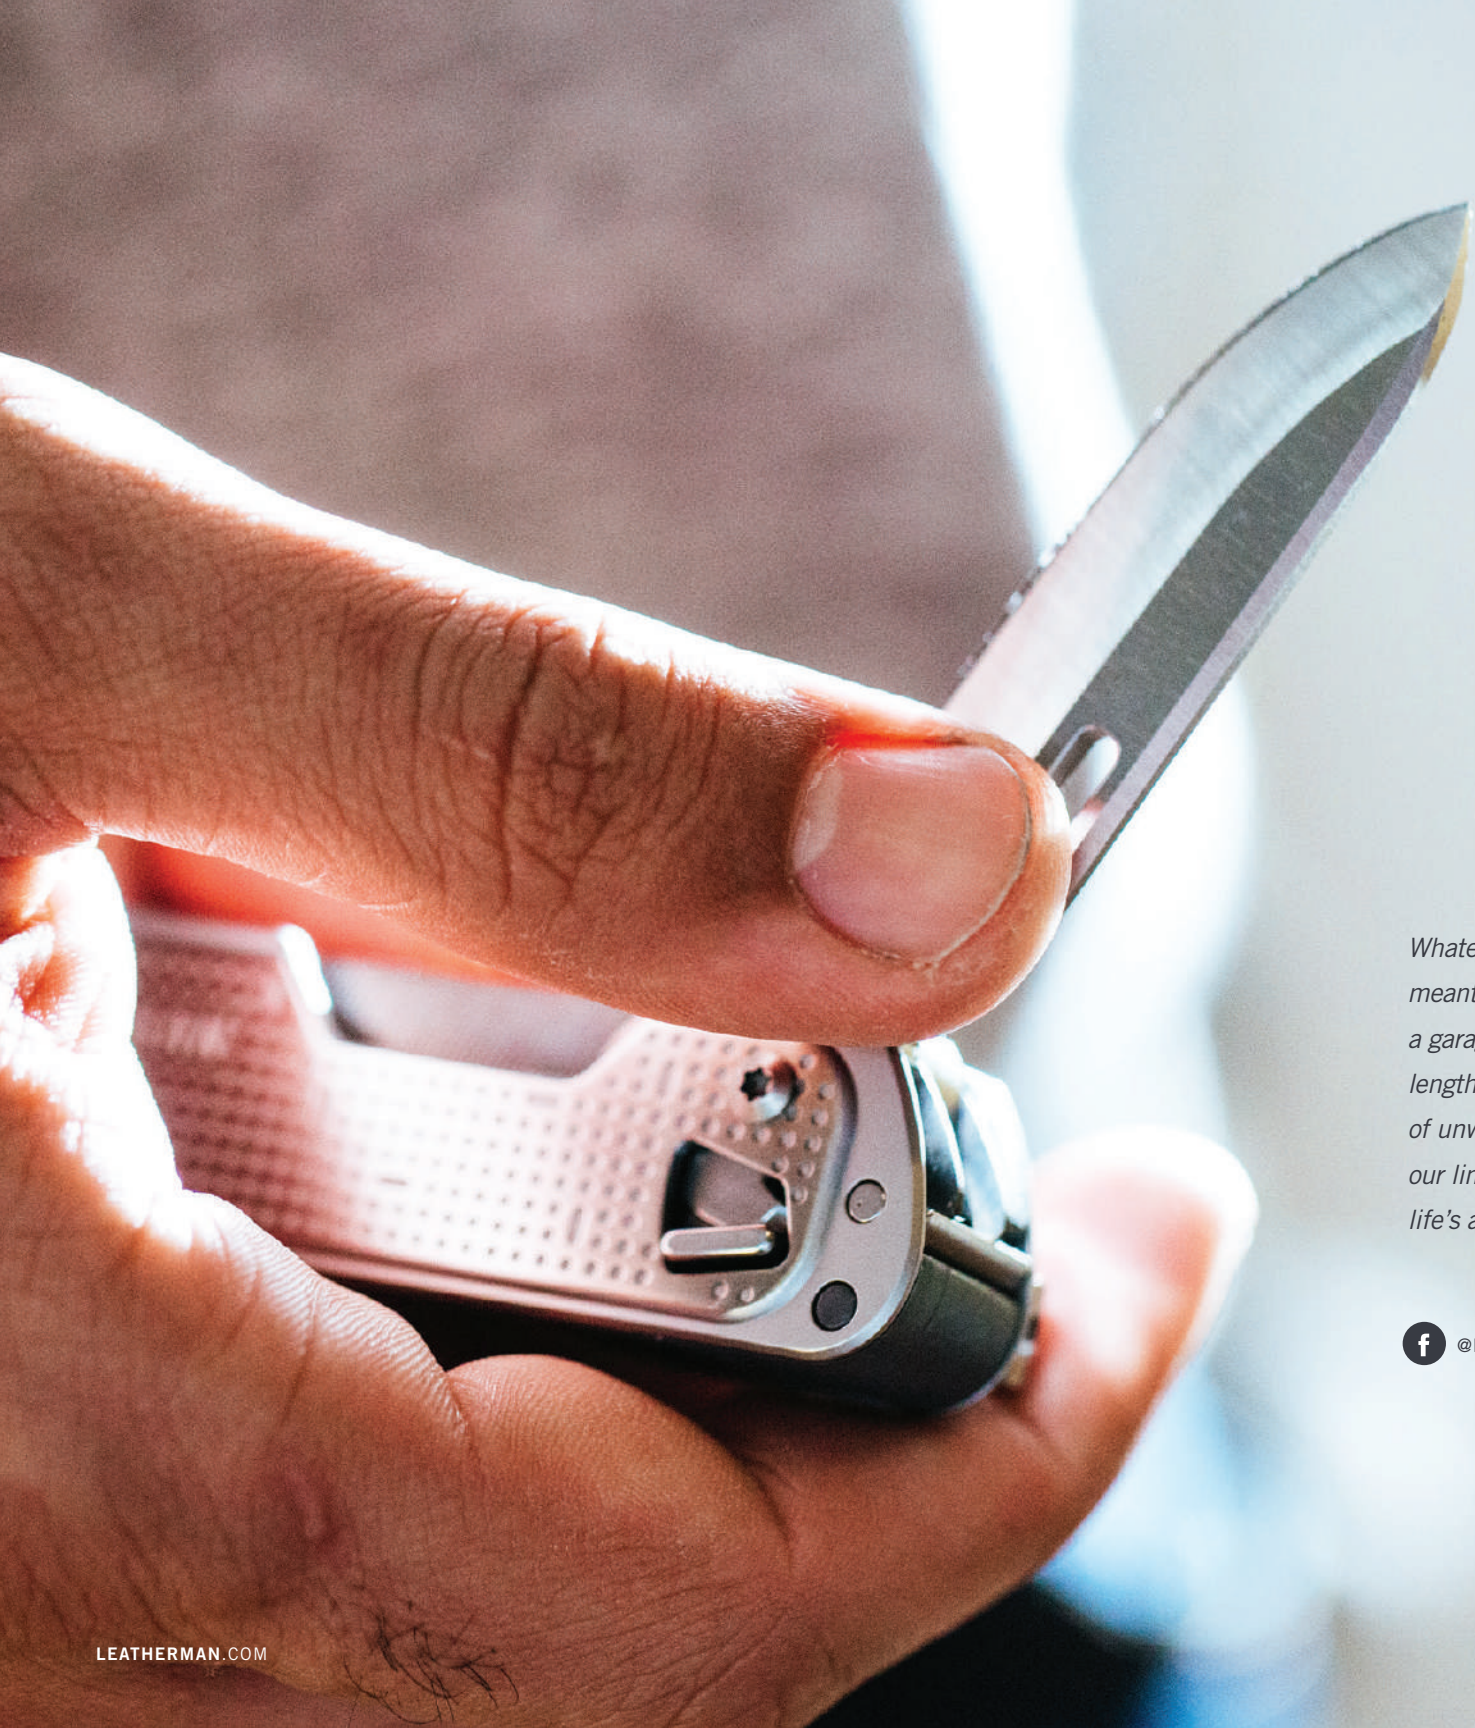

Whatever you do, wherever you go, we make a Leatherman meant for a lifetime of use. From first response, to the thick of a garage project, to final leg of the trail, we go to extraordinary lengths to make sure your Leatherman has your back with years of unwavering service. If it doesn't, send it back for repair with our limited 25-year warranty. Find what you need to outfit your life's adventures at leatherman.com.

@LEATHERMAN @LEATHERMANTOOLS @LEATHERMAN